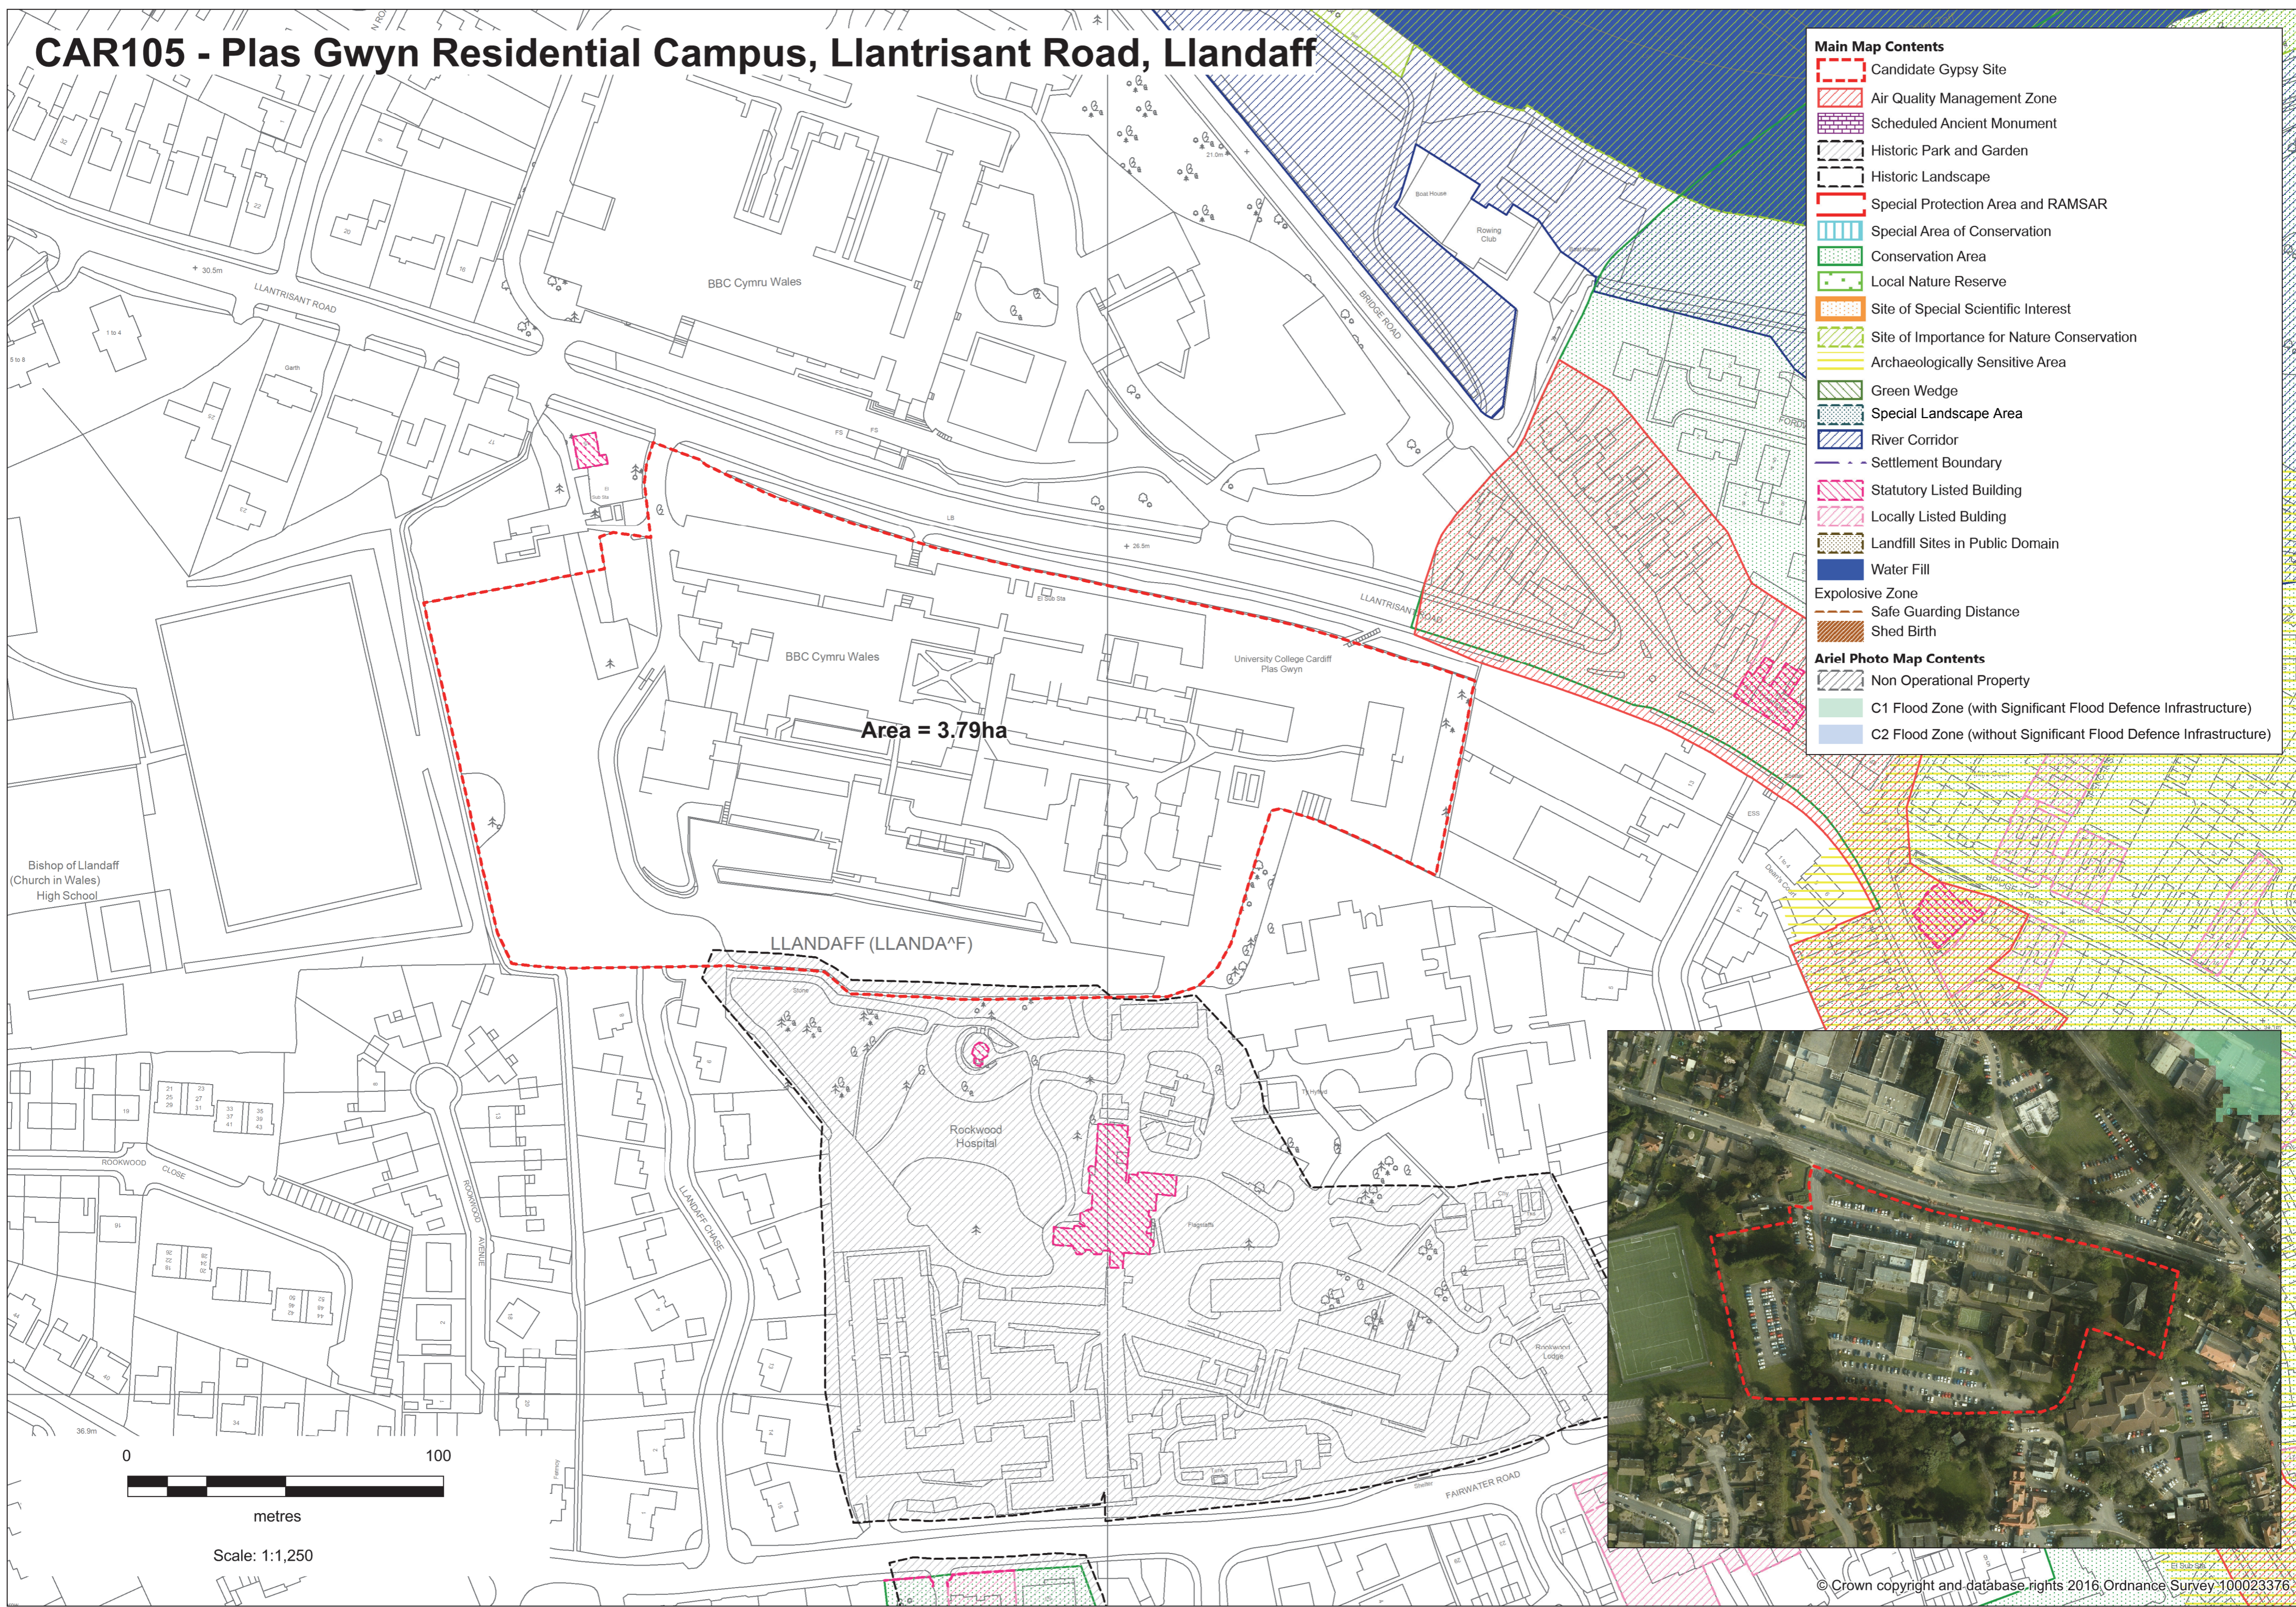

# CAR105 - Plas Gwyn Residential Campus, Llantrisant Road, Llandaff

Main Map Contents	
	Candidate Gypsy Site
	Air Quality Management Zone
	Scheduled Ancient Monument
	Historic Park and Garden
	Historic Landscape
	Special Protection Area and RAMSAR
	Special Area of Conservation
	Conservation Area
	Local Nature Reserve
	Site of Special Scientific Interest
	Site of Importance for Nature Conservation
	Archaeologically Sensitive Area
	Green Wedge
	Special Landscape Area
	River Corridor
	Settlement Boundary
	Statutory Listed Building
	Locally Listed Building
	Landfill Sites in Public Domain
	Water Fill
Explosive Zone	
	Safe Guarding Distance
	Shed Birth
Ariel Photo Map Contents	
	Non Operational Property
	C1 Flood Zone (with Significant Flood Defence Infrastructure)
	C2 Flood Zone (without Significant Flood Defence Infrastructure)