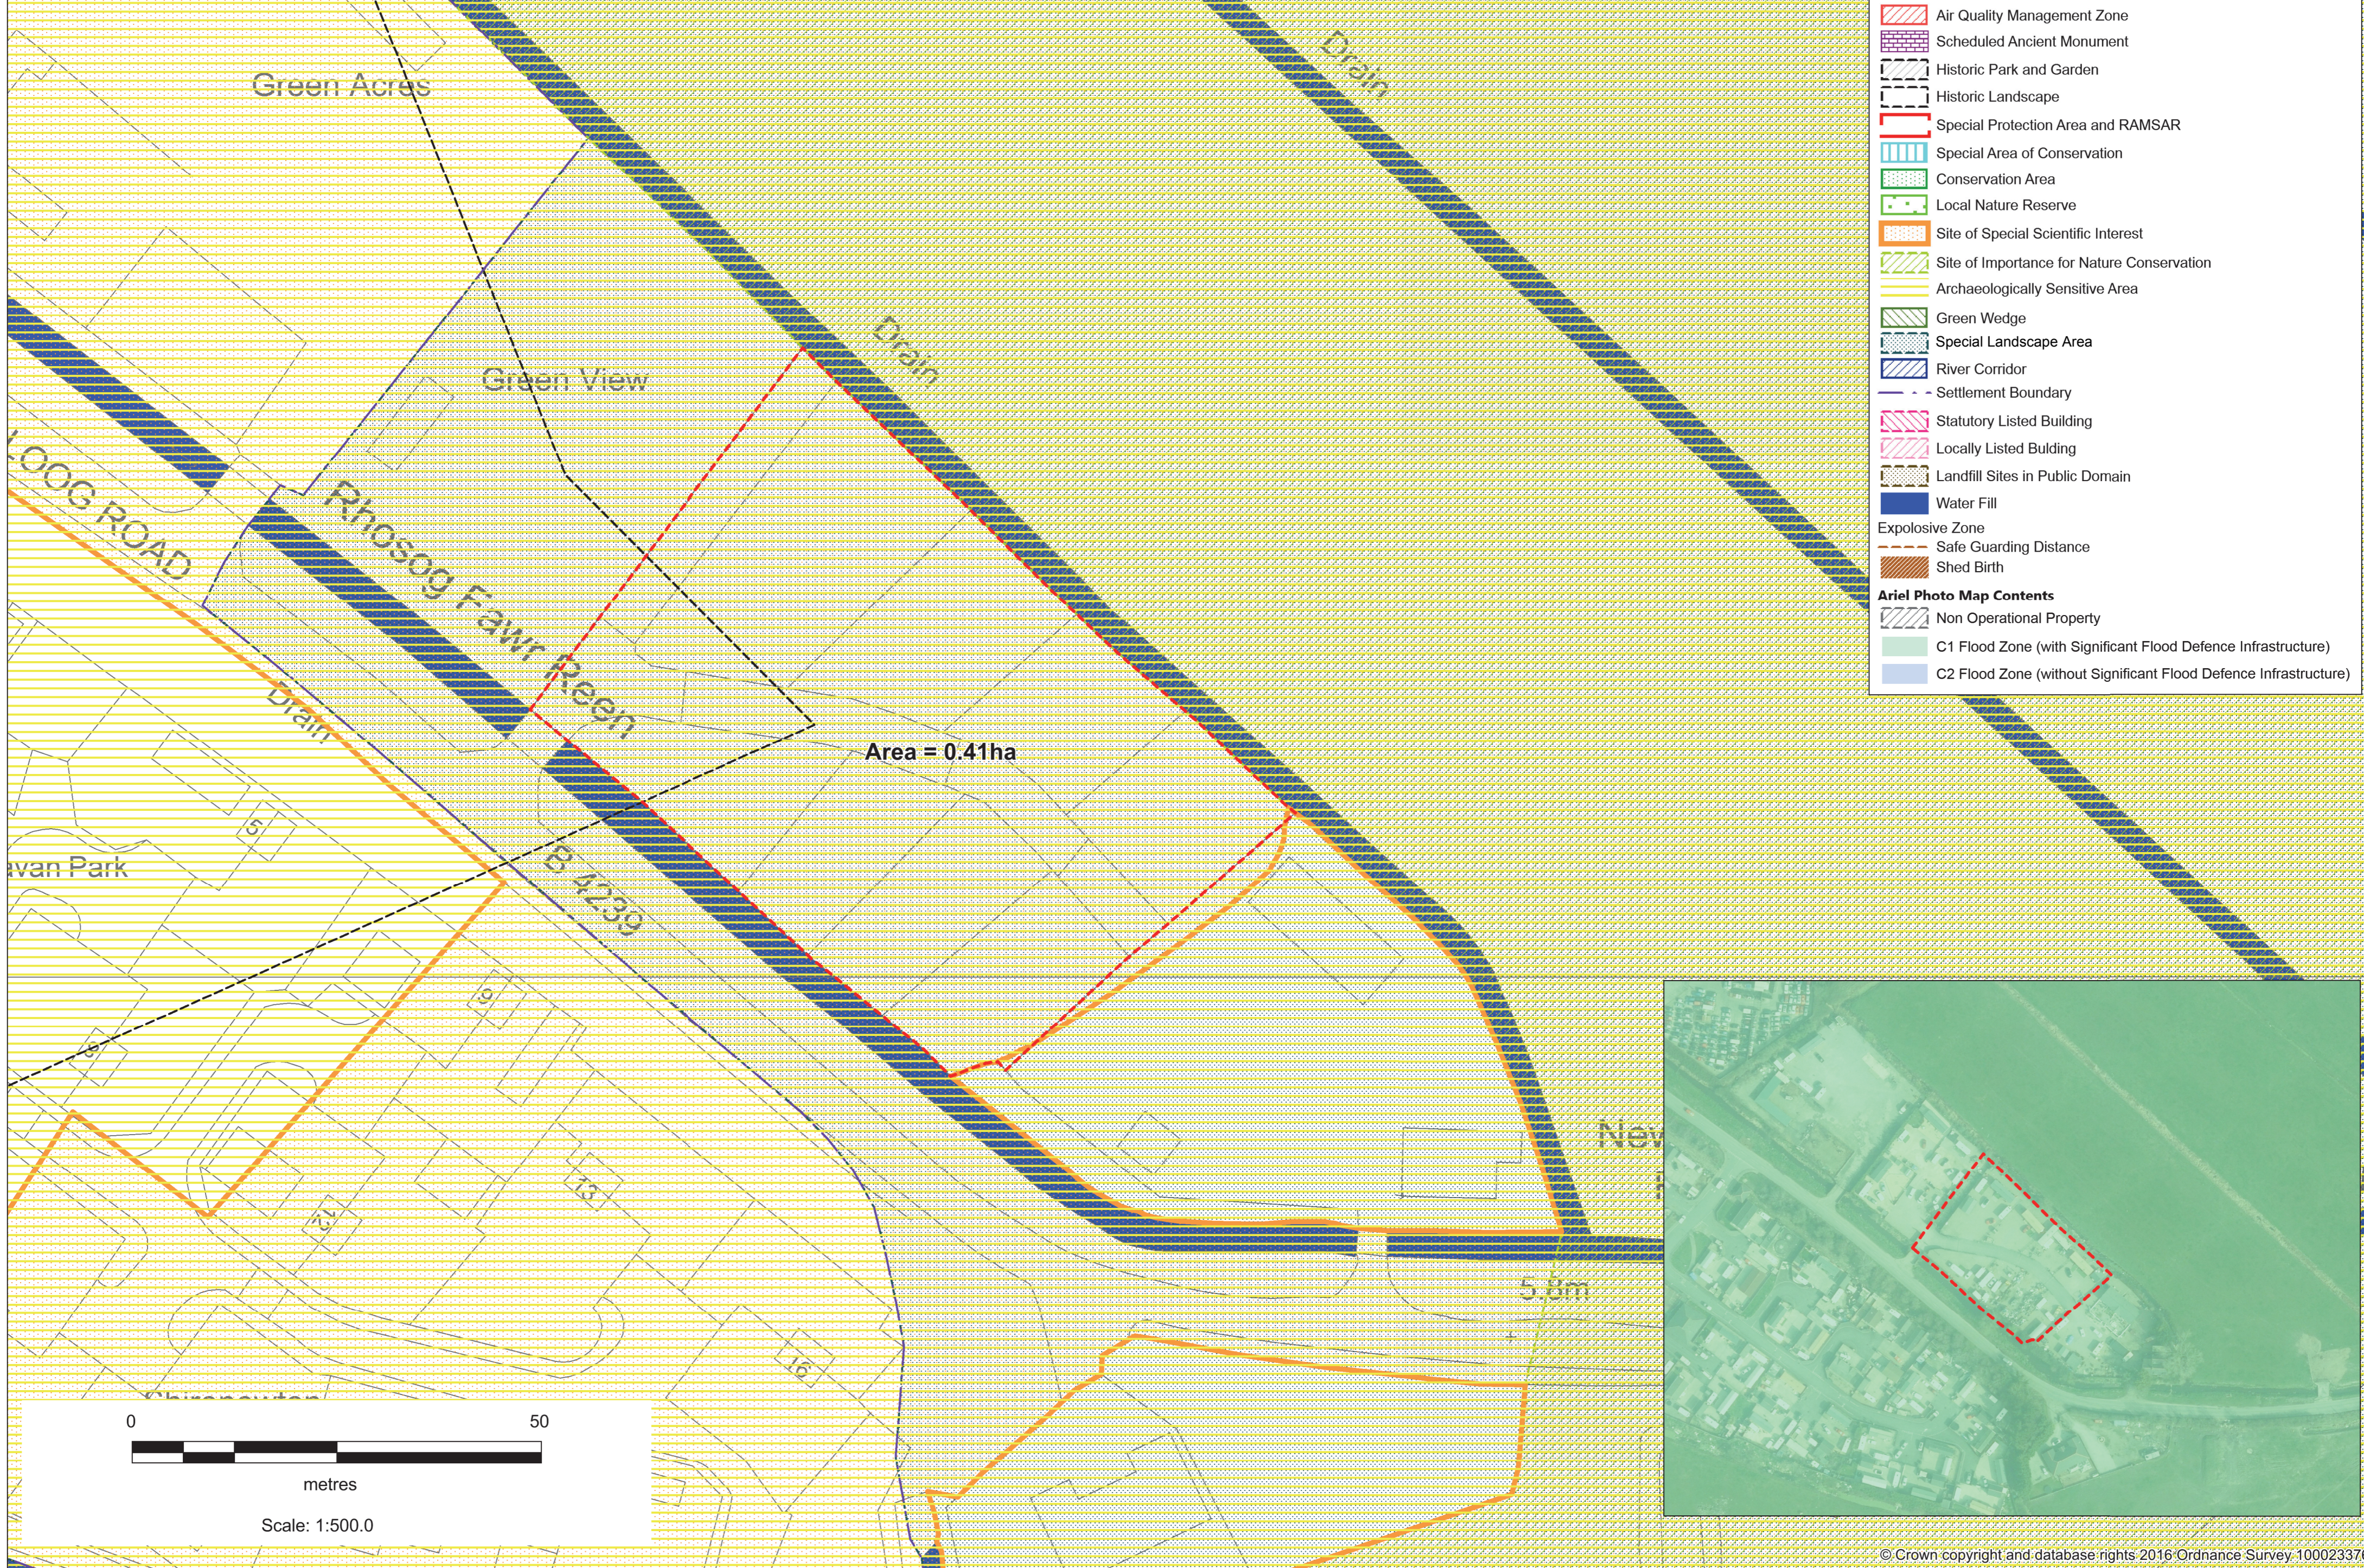

CAR005 - Land adjacent to Rhosog Fawr Reen, Wentlog Road, Wentloog

Main Map Contents	
	Candidate Gypsy Site
	Air Quality Management Zone
	Scheduled Ancient Monument
	Historic Park and Garden
	Historic Landscape
	Special Protection Area and RAMSAR
	Special Area of Conservation
	Conservation Area
	Local Nature Reserve
	Site of Special Scientific Interest
	Site of Importance for Nature Conservation
	Archaeologically Sensitive Area
	Green Wedge
	Special Landscape Area
	River Corridor
	Settlement Boundary
	Statutory Listed Building
	Locally Listed Building
	Landfill Sites in Public Domain
	Water Fill
Explosive Zone	
	Safe Guarding Distance
	Shed Birth
Ariel Photo Map Contents	
	Non Operational Property
	C1 Flood Zone (with Significant Flood Defence Infrastructure)
	C2 Flood Zone (without Significant Flood Defence Infrastructure)